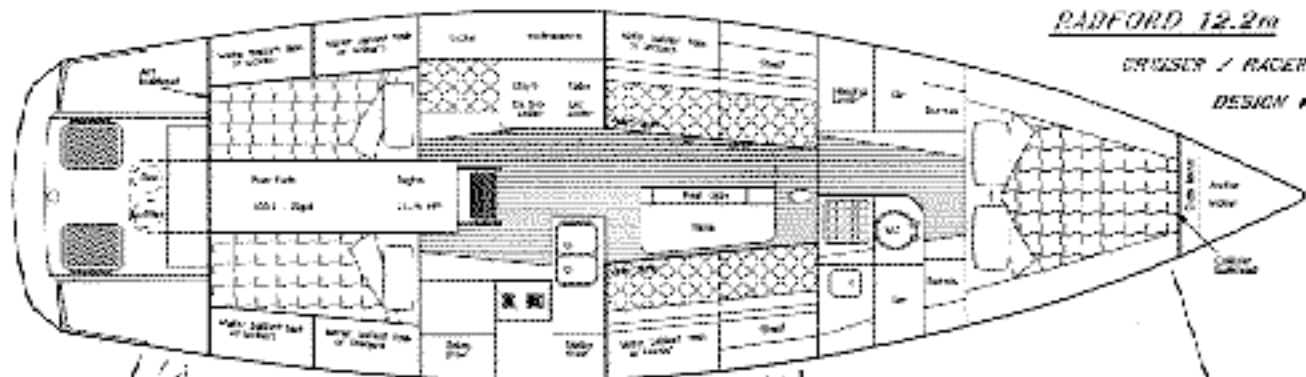

*RAUFORD 12.2m*

*CRUISER / RACER*

*DESIGN # 26*

*GRAHAM RAUFORD YACHT DESIGN Pty Ltd*