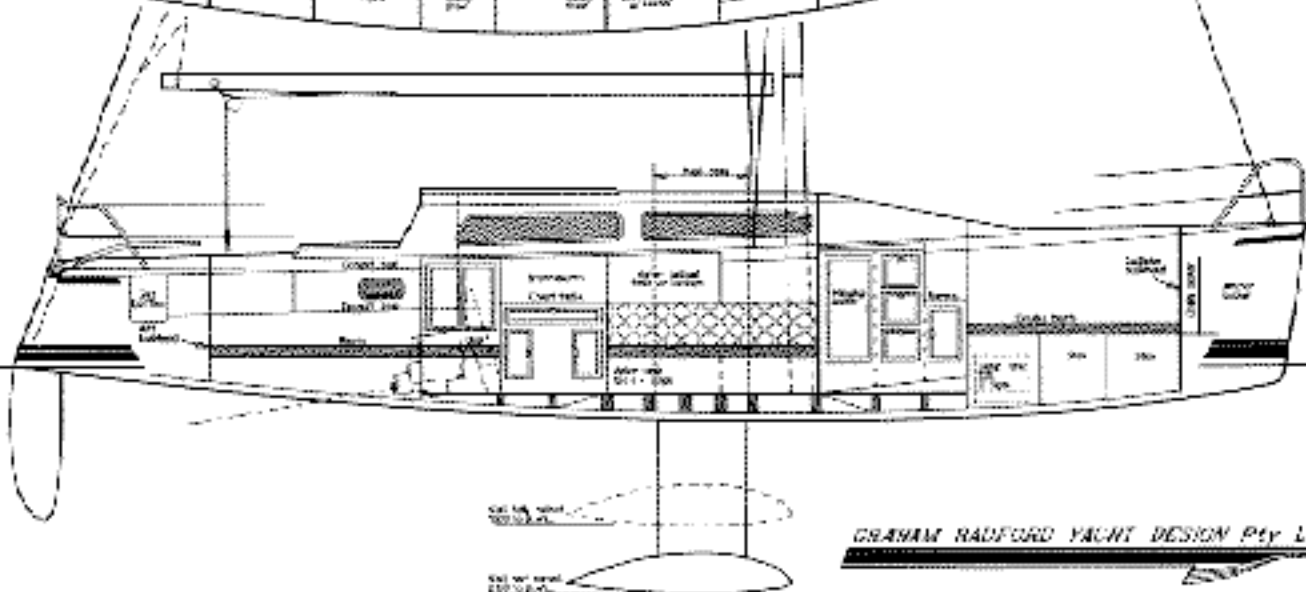

*RAUFORD 12.2m*

*CRUISER / RACER*

*DESIGN # 26*

*GRAHAM RAUFORD YACHT DESIGN Pty Ltd*