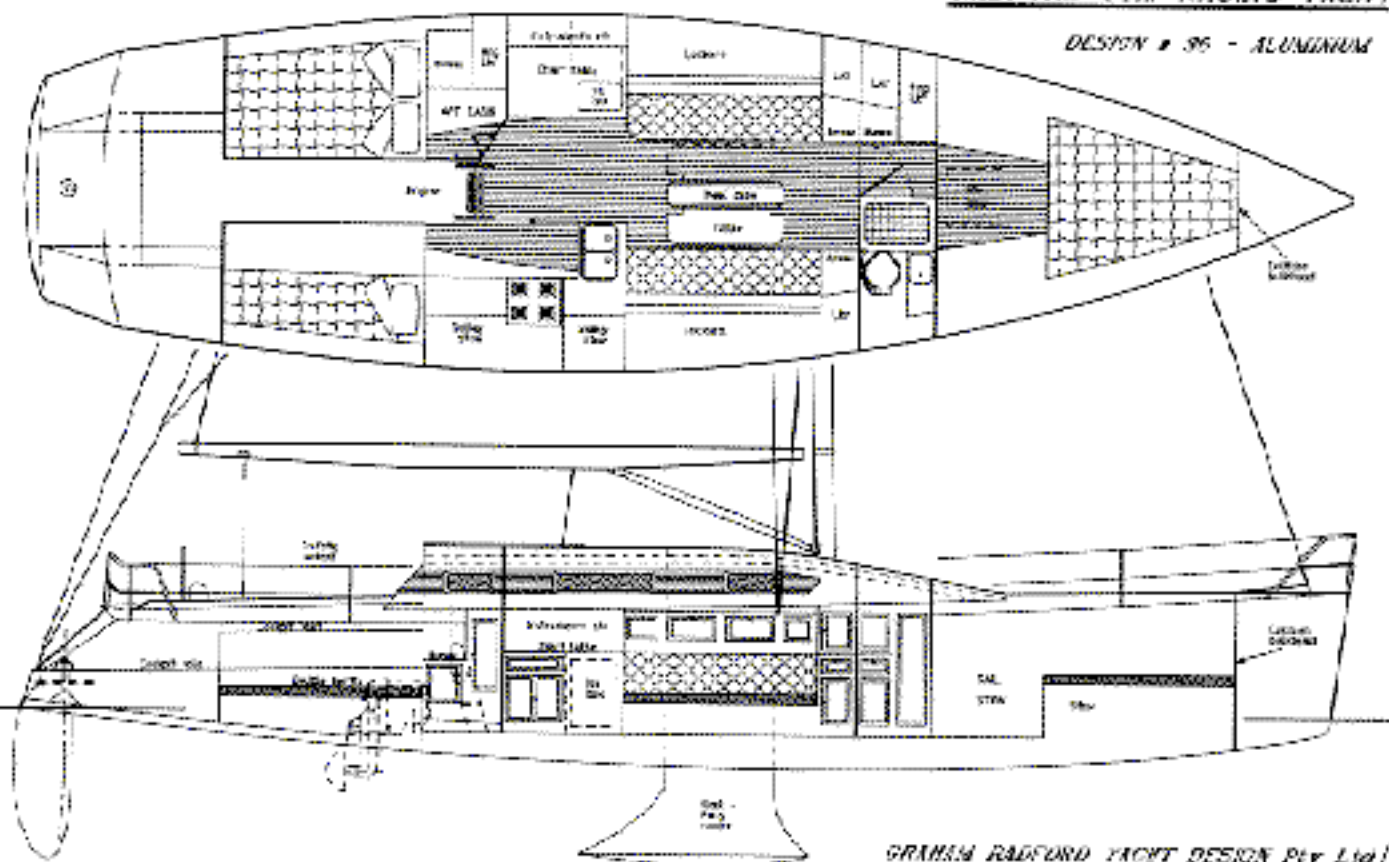

RADFORD 14m RACING YACHT

DESIGN # 95 - ALUMINIUM

GRAHAM RADFORD YACHT DESIGN Pty Ltd