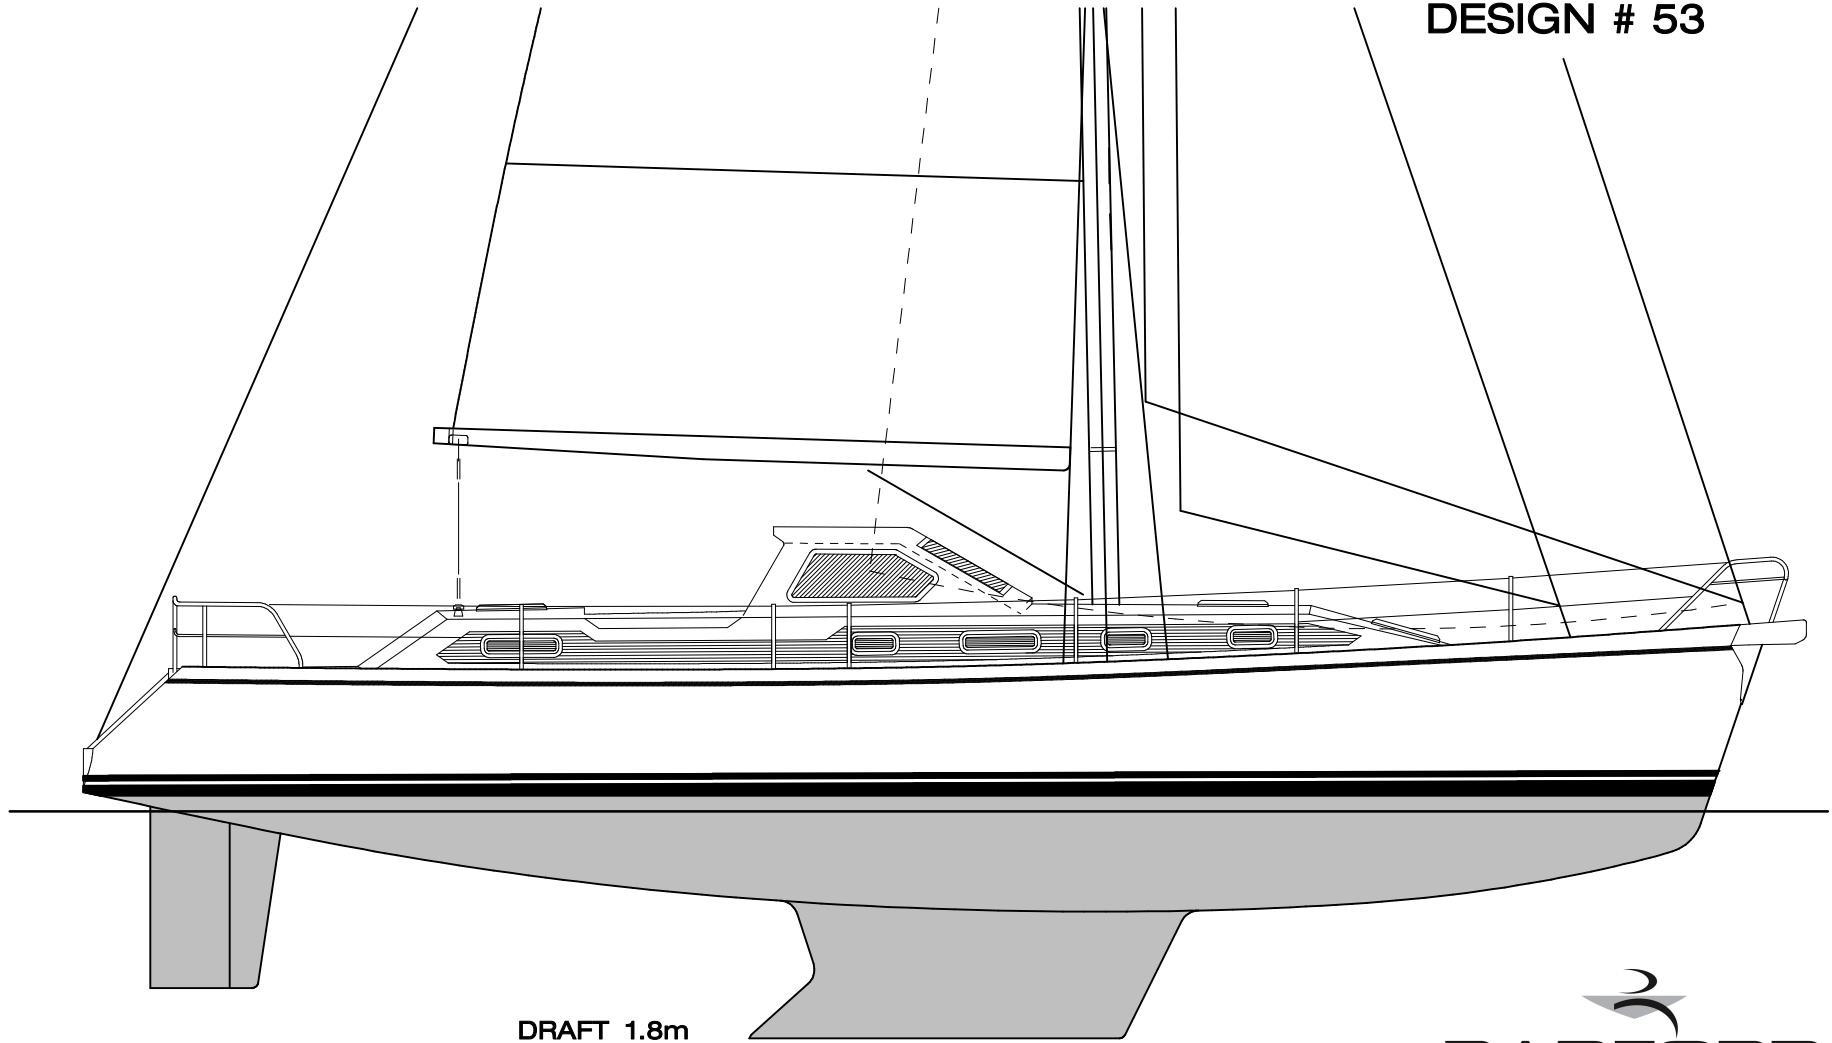

RADFORD 13.4m PERFORMANCE CRUISING YACHT

DESIGN # 53

DRAFT 1.8m

RADFORD