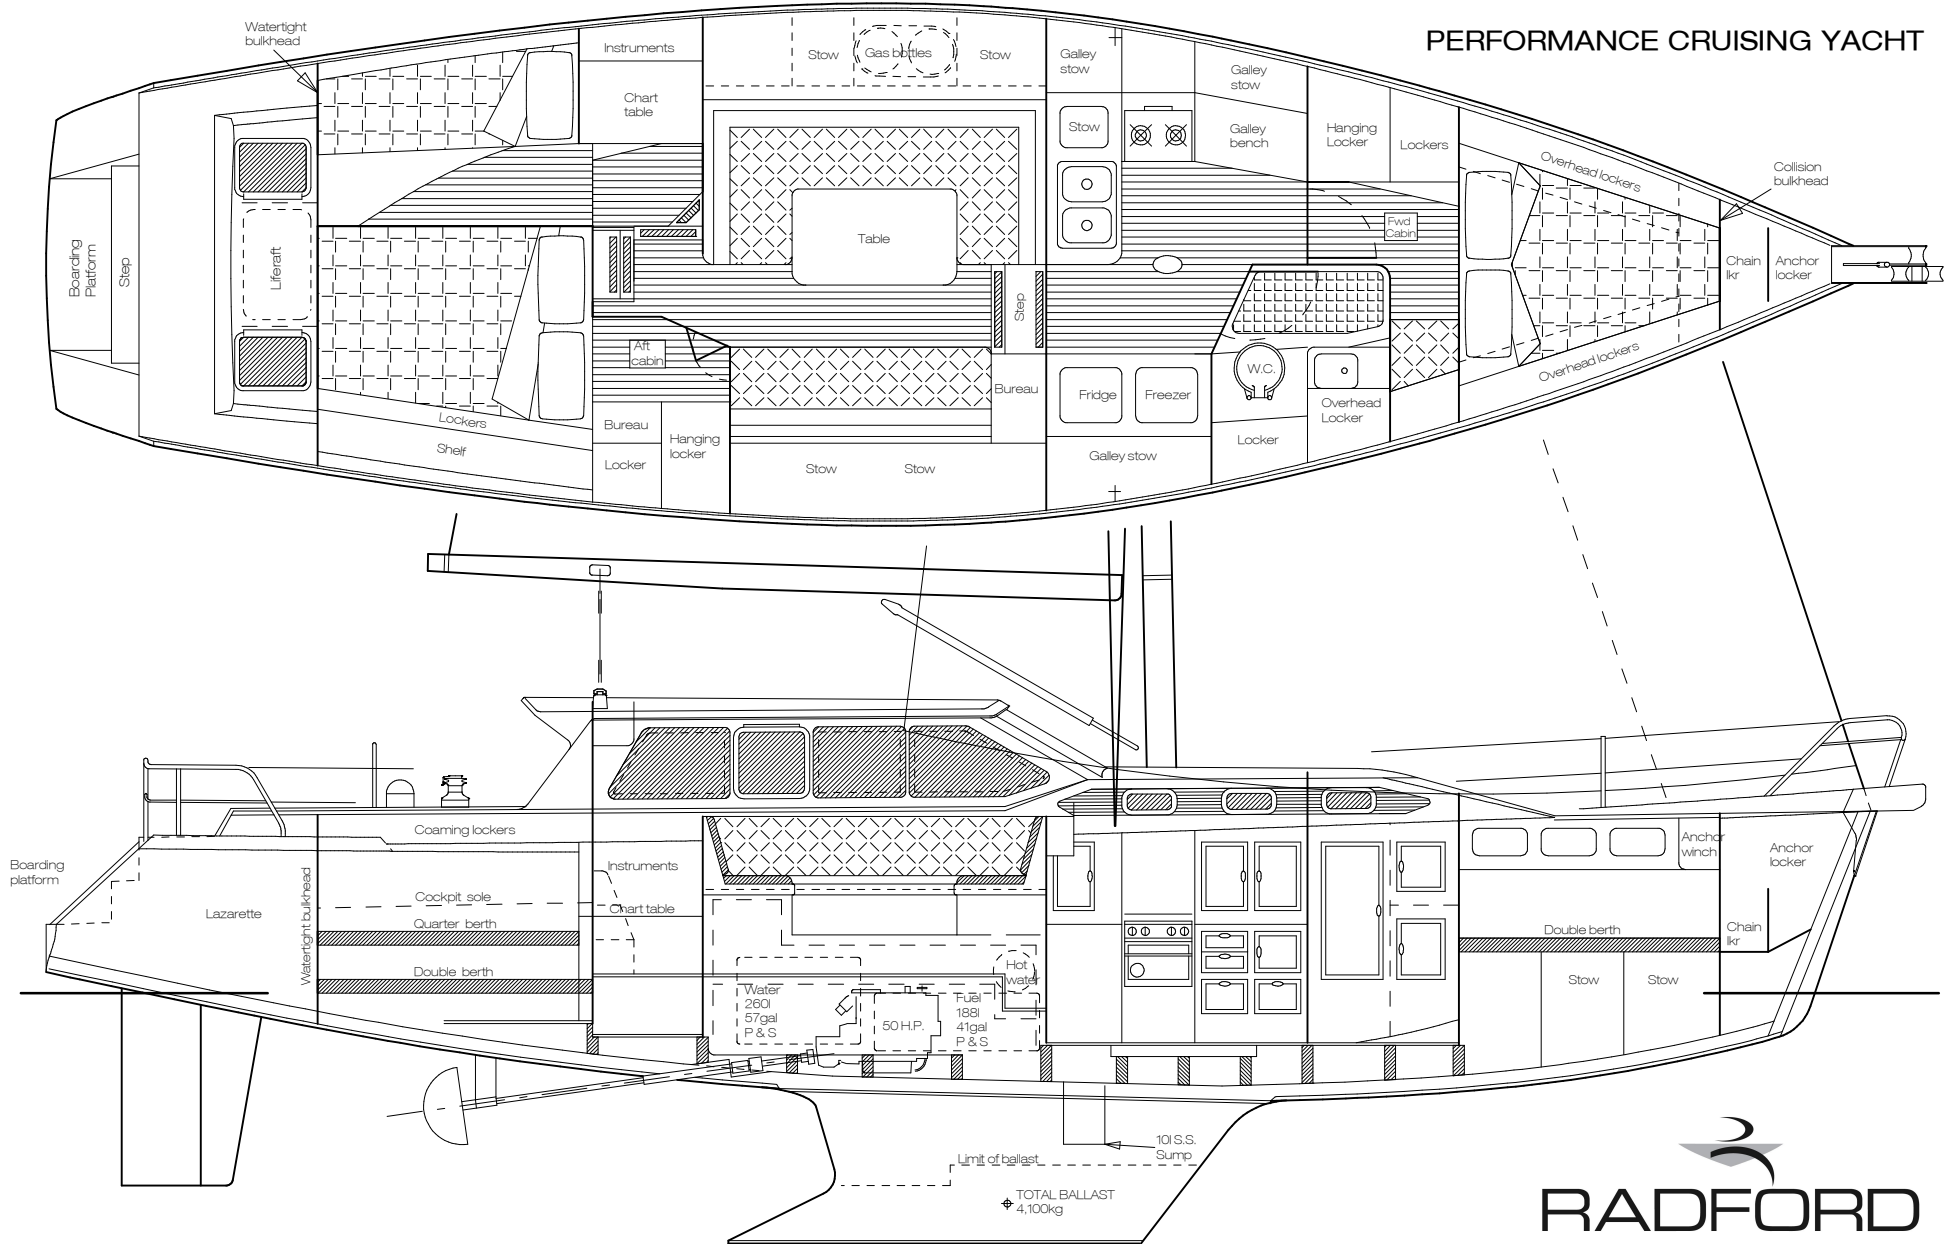

# RADFORD 13.4m - DESIGN # 53

PERFORMANCE CRUISING YACHT

  
**RADFORD**