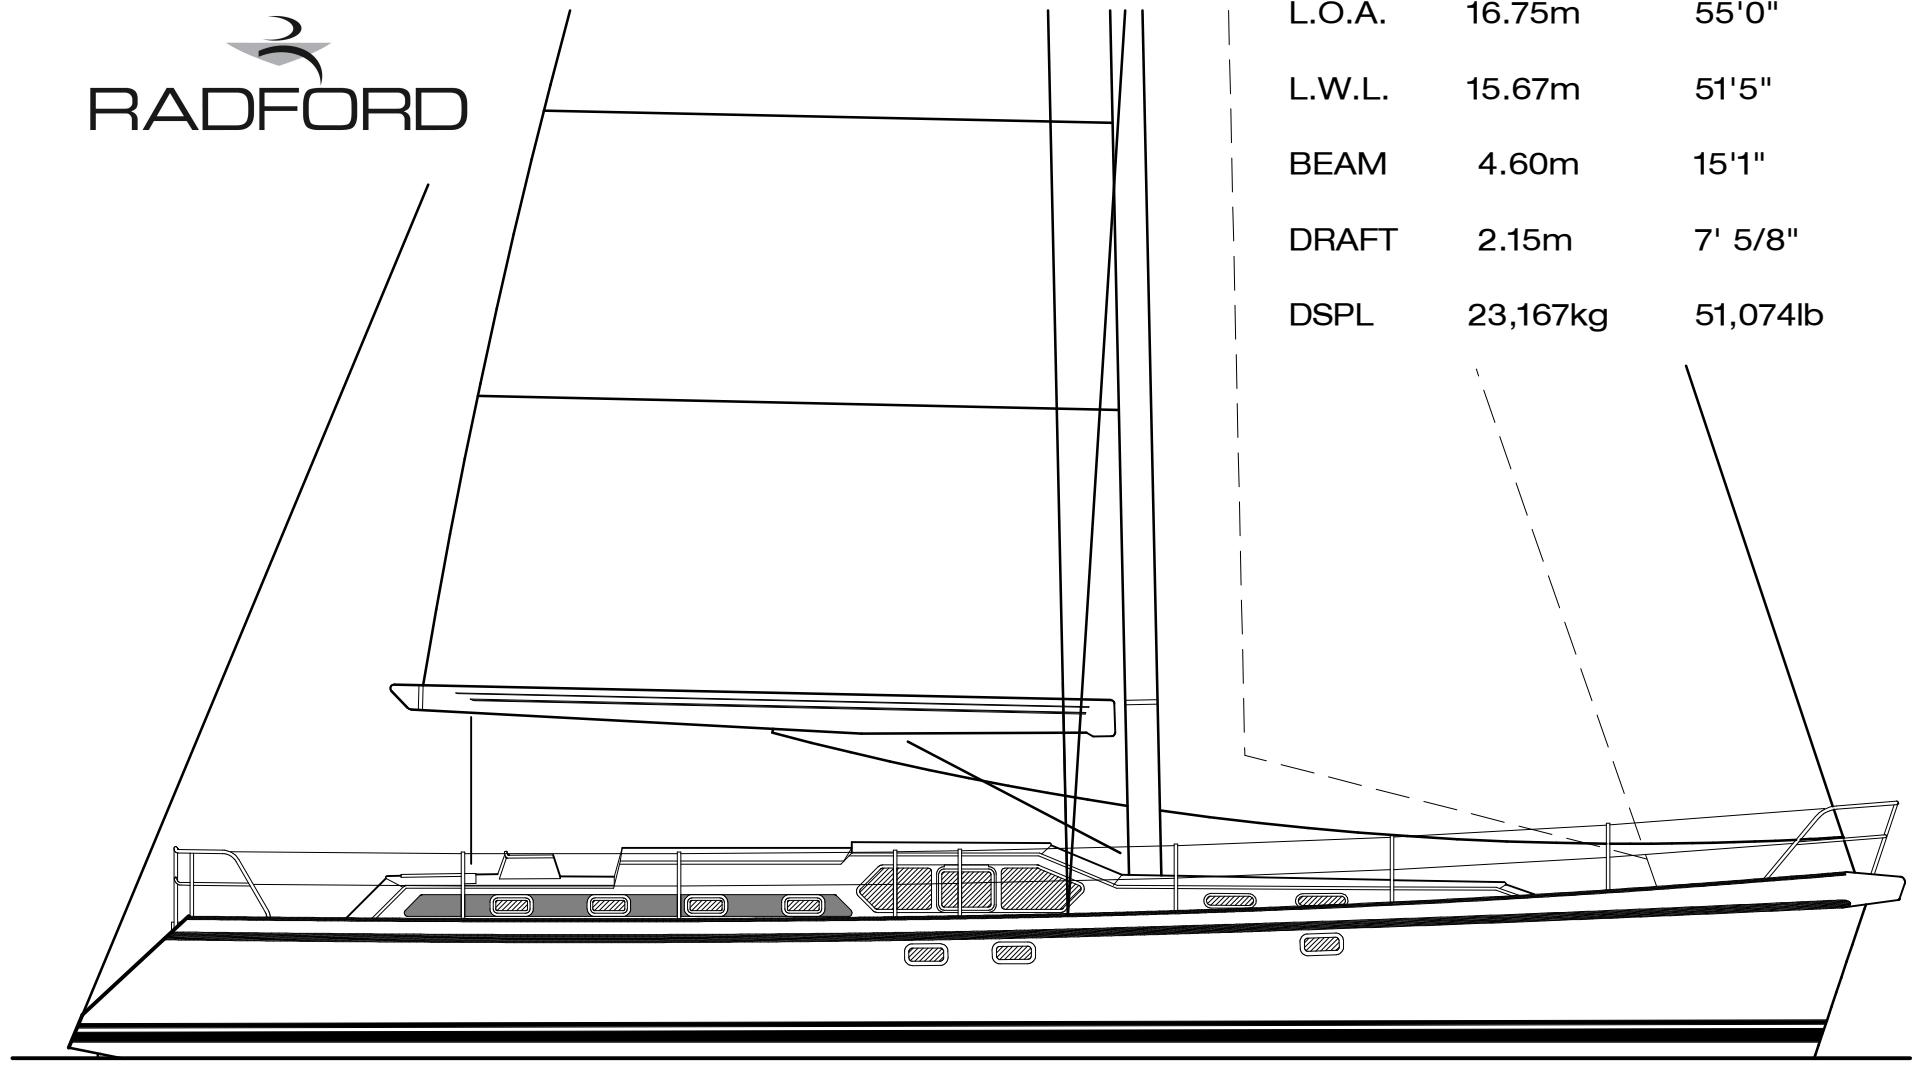

RADFORD 16.75m – PERFORMANCE CRUISING YACHT – DESIGN # 58

L.O.A.	16.75m	55'0"
L.W.L.	15.67m	51'5"
BEAM	4.60m	15'1"
DRAFT	2.15m	7' 5/8"
DSPL	23,167kg	51,074lb