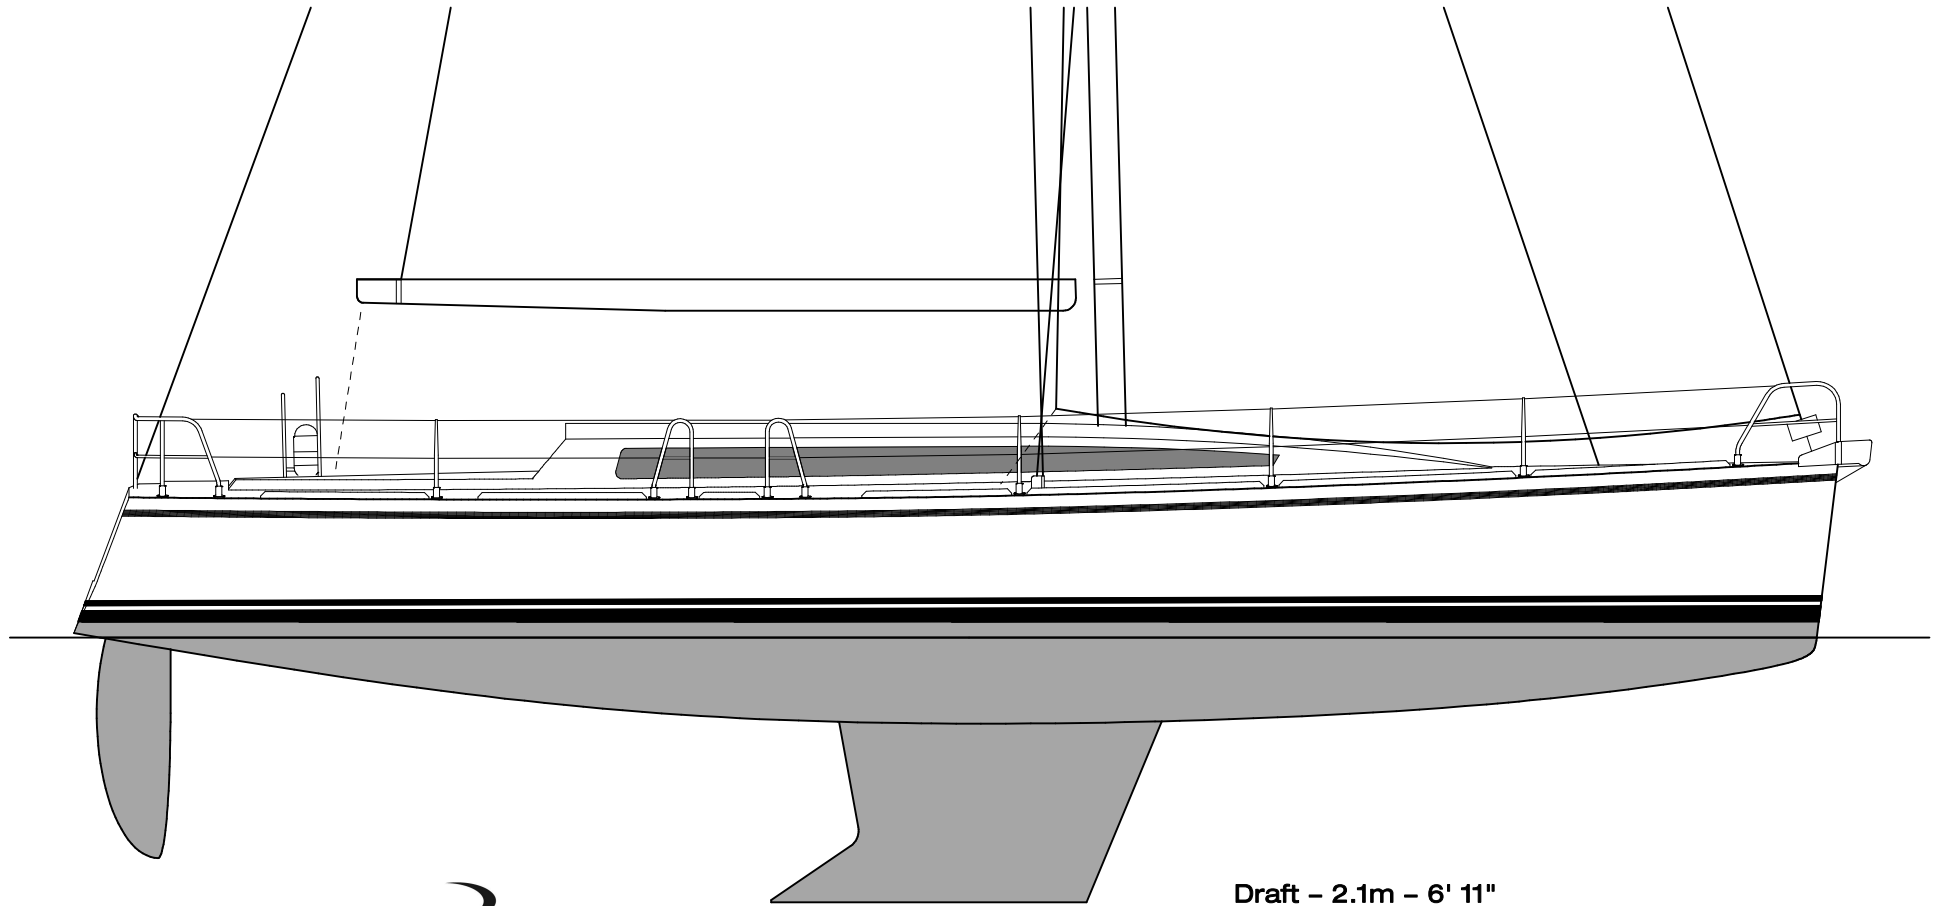

RADFORD 14m – PERFORMANCE CRUISING YACHT – DESIGN # 68

Draft - 2.1m - 6' 11"

RADFORD