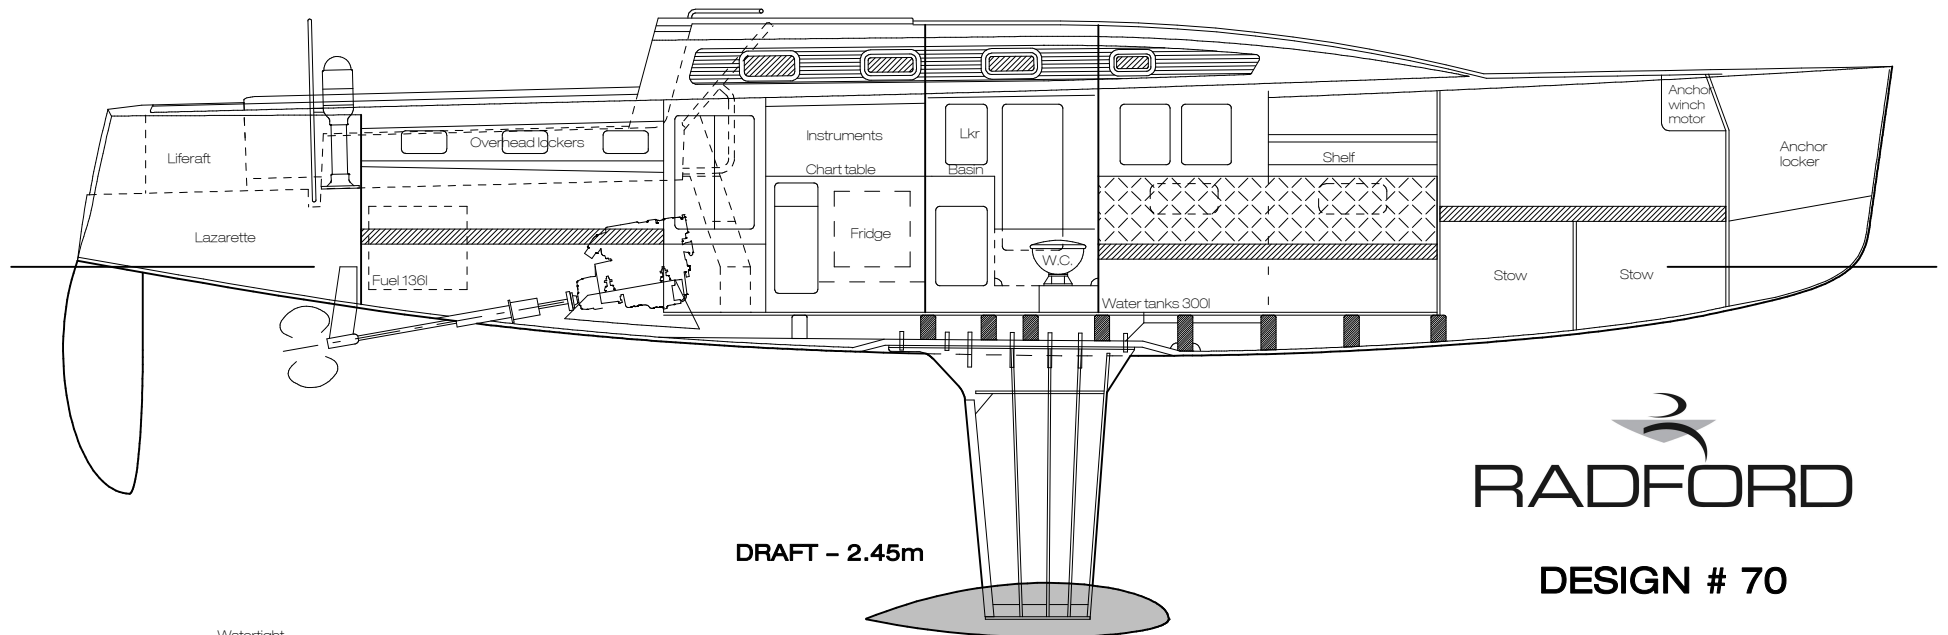

# RADFORD 12m – CRUISING / RACING YACHT

DRAFT – 2.45m

  
RADFORD

DESIGN # 70

Accommodation layout  
for standard fractional rig