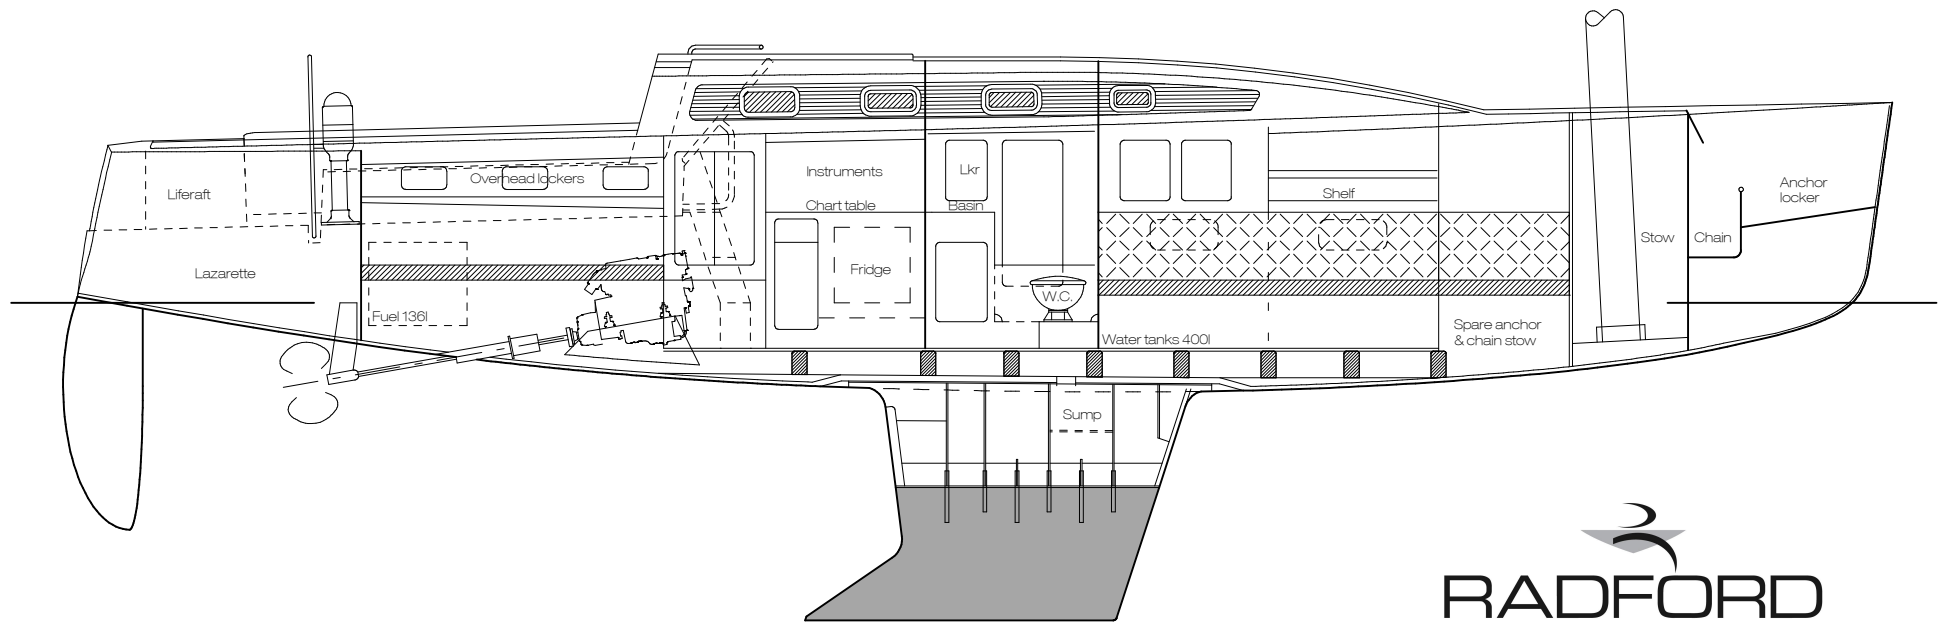

RADFORD 12m – CRUISING / RACING YACHT – CAT RIG

RADFORD

DESIGN # 70