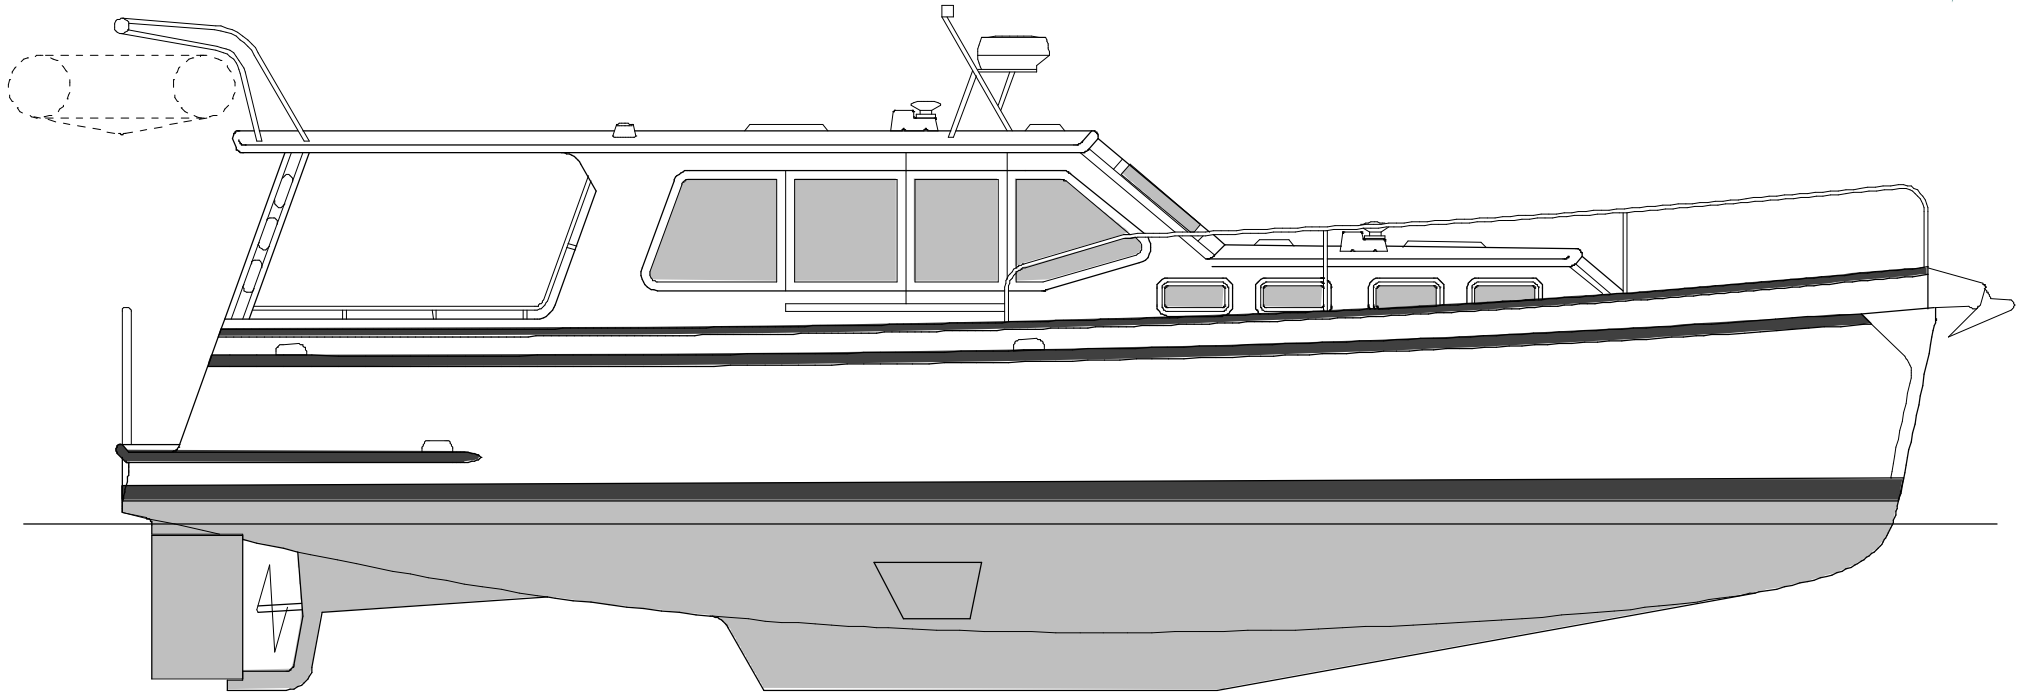

RADFORD 12m DISPLACEMENT POWER BOAT

DESIGN # 77

L.O.A.	11.99m
L.W.L.	11.63m
BEAM	3.70m
DRAFT	1.10m
DSPL	9,500kg
ENGINE	49 - 64HP